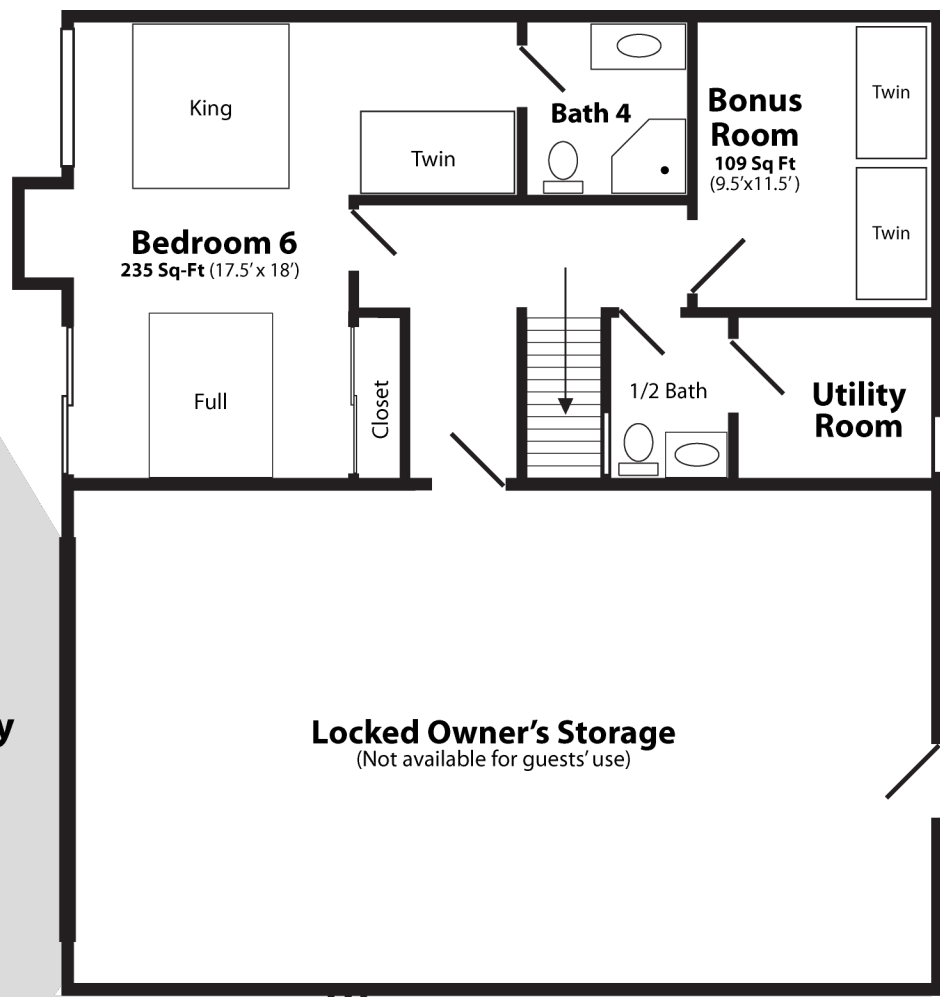

6-Car Driveway

**RV Elect, Cable TV & Water
Hook-up**

RV & Boat Trailer Parking
(Aprox 12' x 45')

Lower Level
Lakeview Chalet
610 Don Drive (106a)
Zephyr Cove, Nv 89448