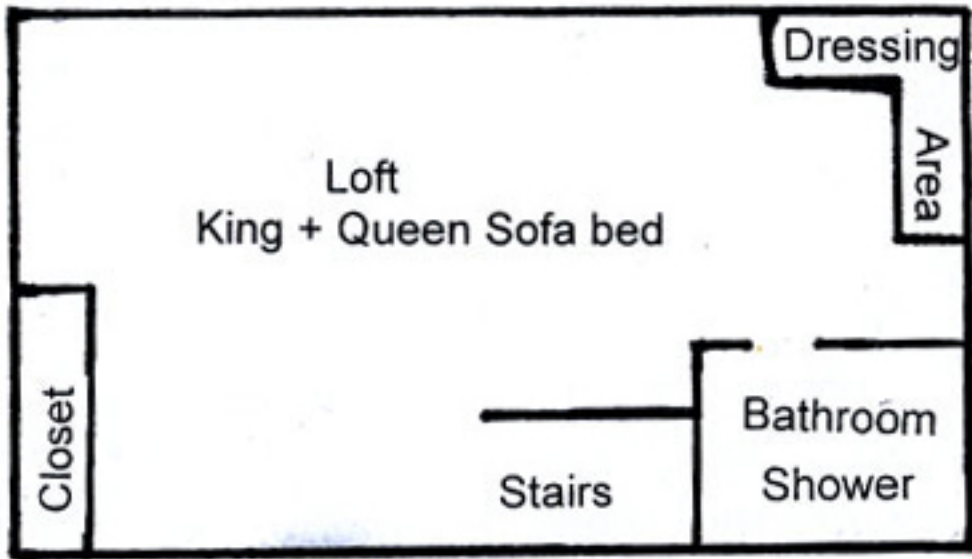

#004c  
Tahoe Village  
Quaking Aspen  
Stateline, NV  
4 Levels  
Approx. 2653 Sq. Ft.

4th Level

Loft

15.5'

27'