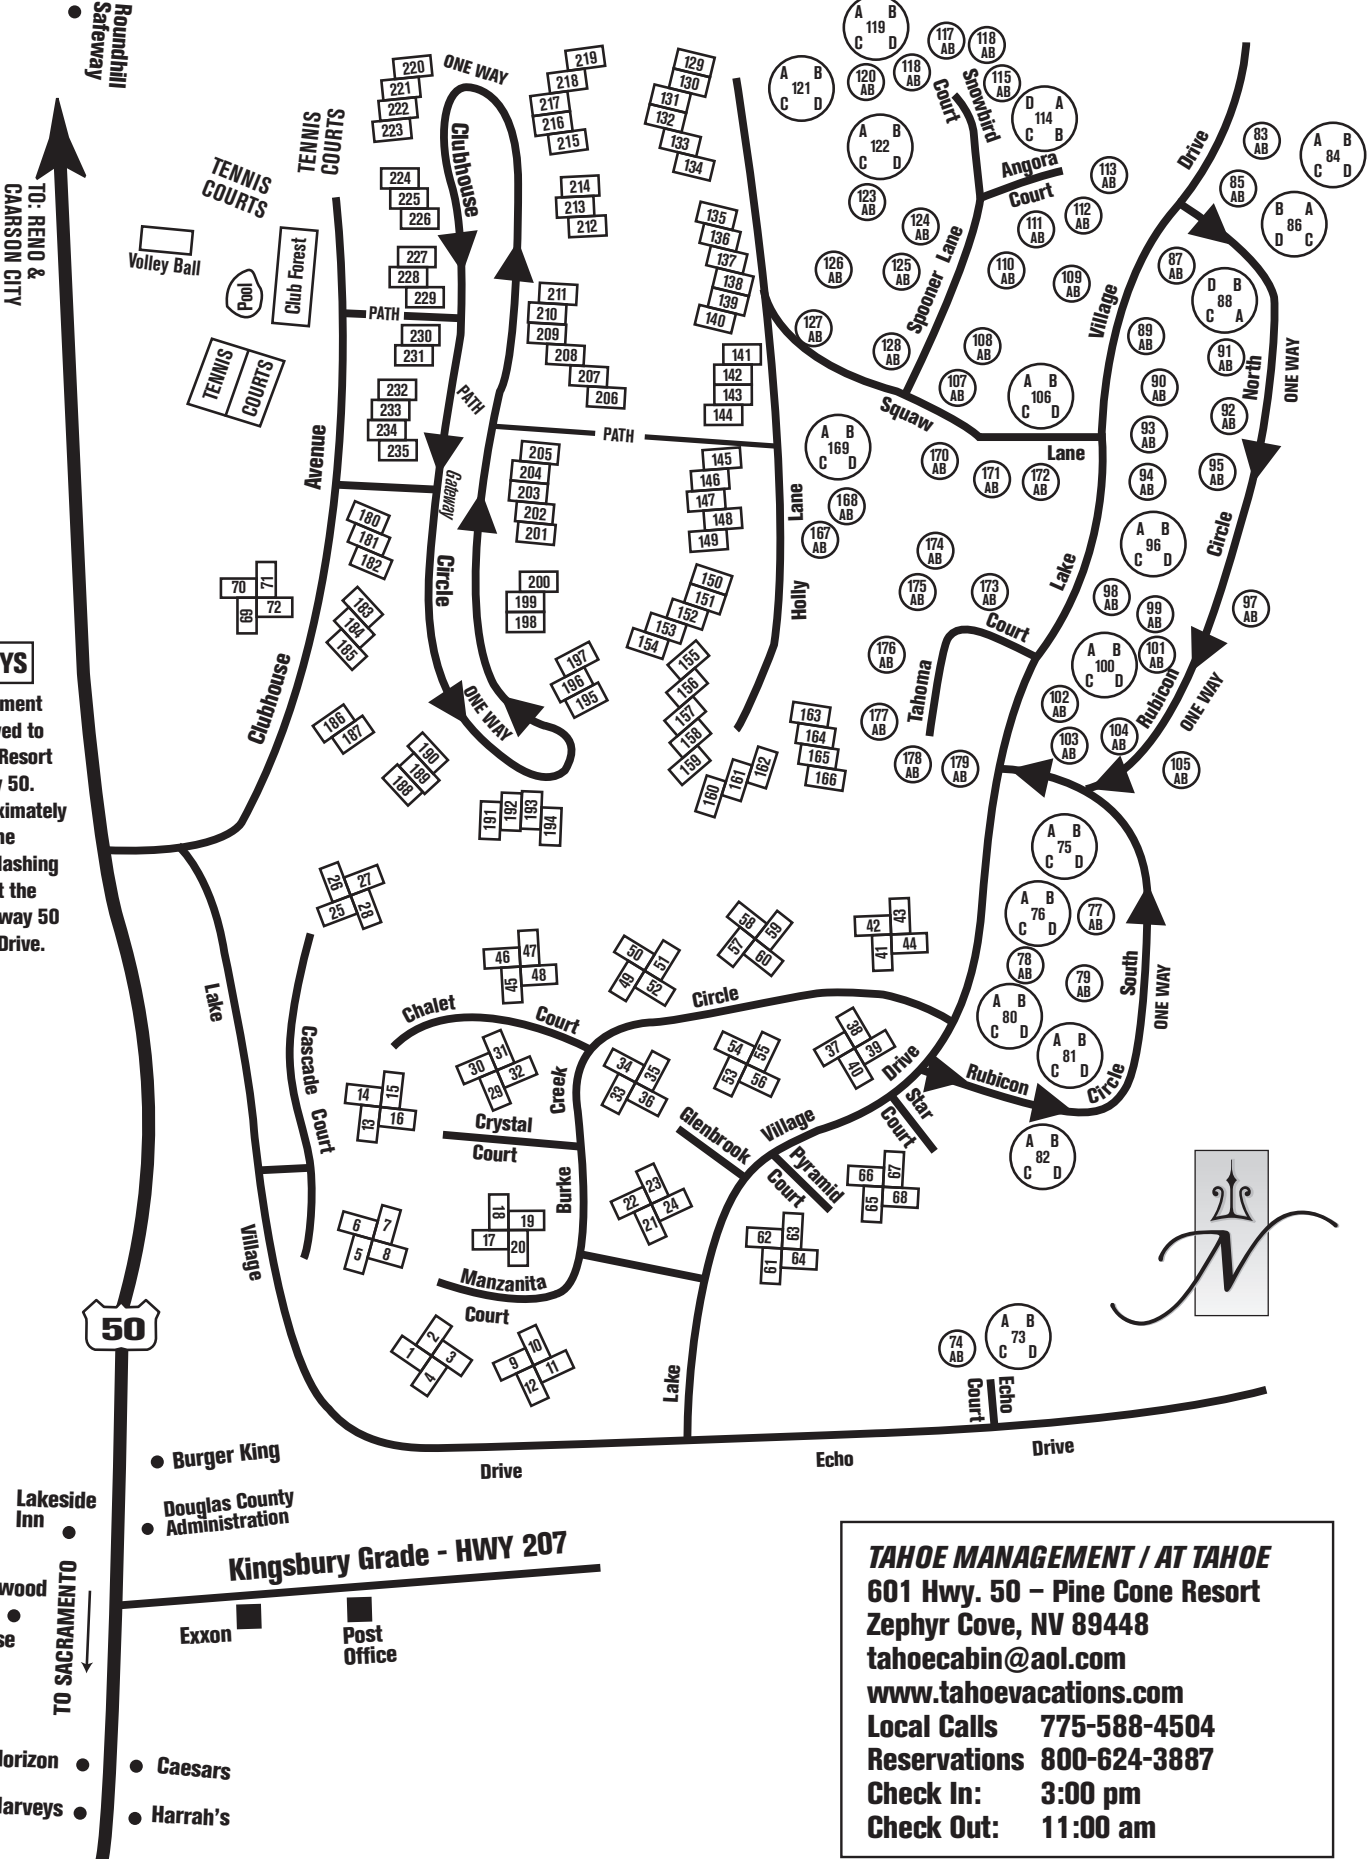

# Lake Village

### PICKUP KEYS

Tahoe Management Office has moved to the Pine Cone Resort - 601 Highway 50. Located approximately 2 miles from the Casinos near flashing caution light at the Corner of Highway 50 and Lakeview Drive.

- Roundhill Safeway
- Lakeside Inn
- Edgewood Golf Course
- Horizon
- Harveys
- Burger King
- Douglas County Administration
- Exxon
- Post Office
- Caesars
- Harrah's

**Kingsbury Grade - HWY 207**

**TAHOE MANAGEMENT / AT TAHOE**  
 601 Hwy. 50 - Pine Cone Resort  
 Zephyr Cove, NV 89448  
 tahoecabin@aol.com  
 www.tahoevacations.com  
 Local Calls 775-588-4504  
 Reservations 800-624-3887  
 Check In: 3:00 pm  
 Check Out: 11:00 am