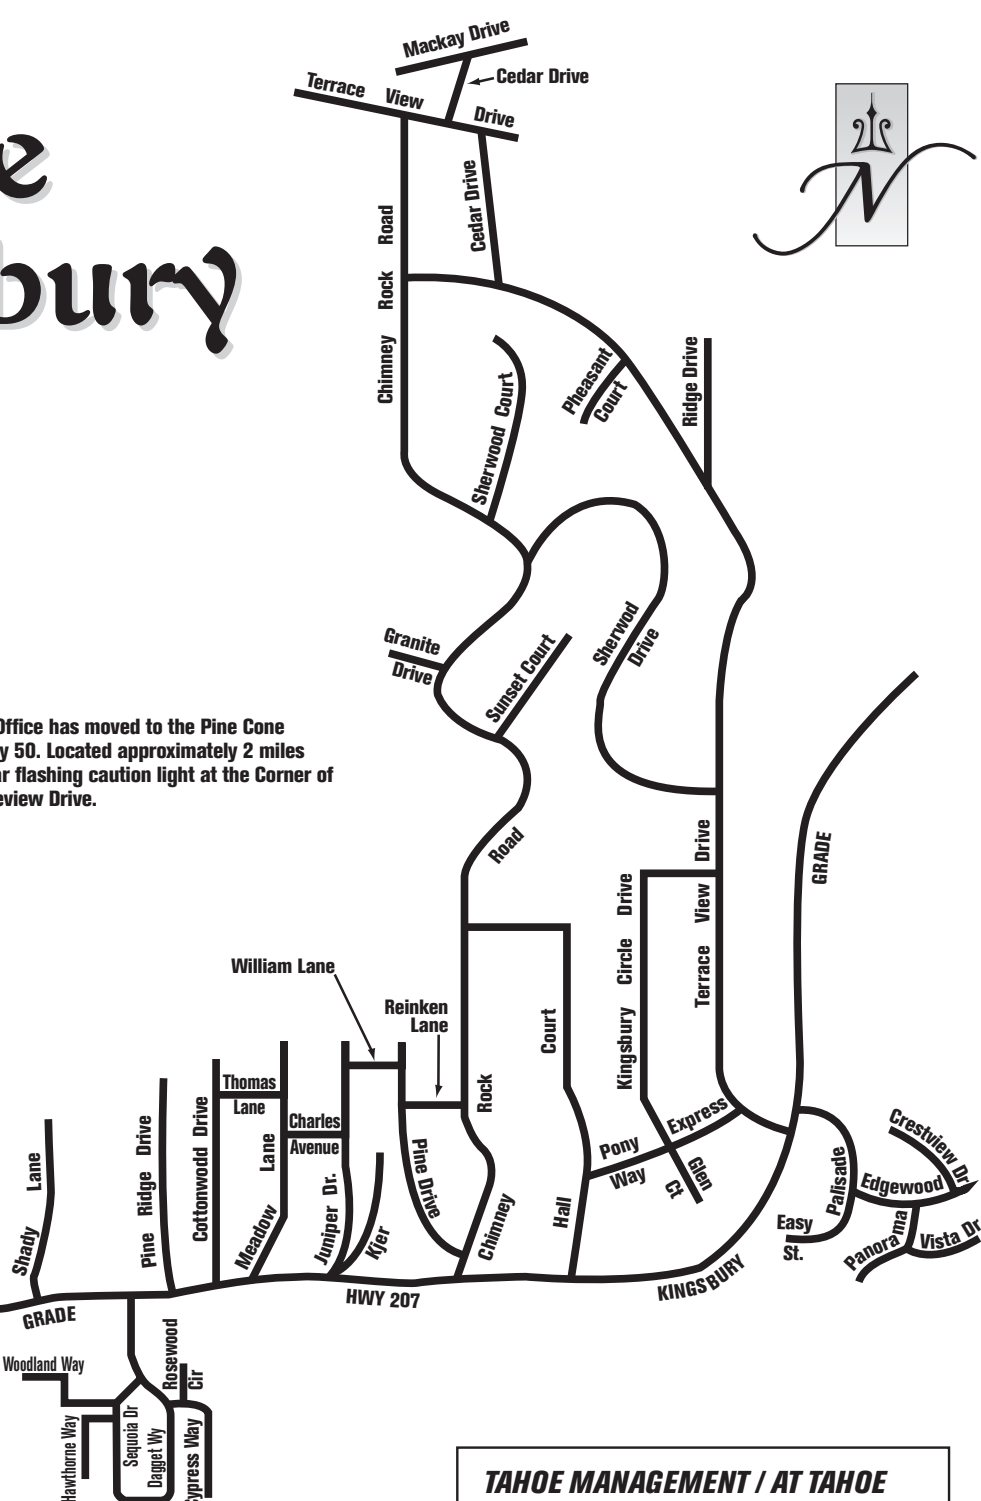

Middle Kingsbury

TO RENO

Roundhill Mall
Safeway

PICKUP KEYS

Tahoe Management Office has moved to the Pine Cone Resort - 601 Highway 50. Located approximately 2 miles from the Casinos near flashing caution light at the Corner of Highway 50 and Lakeview Drive.

50

Burger King
Lakeside Inn
Douglas County Administration

Edgewood Golf Course

Exxon

Post Office

Horizon
Harveys
Caesars
Harrah's

TO SACRAMENTO

TAHOE MANAGEMENT / AT TAHOE
 601 Hwy. 50 - Pine Cone Resort
 Zephyr Cove, NV 89448
 tahoecabin@aol.com
 www.tahoevacations.com
 Local Calls 775-588-4504
 Reservations 800-624-3887
 Check In: 3:00 pm
 Check Out: 11:00 am