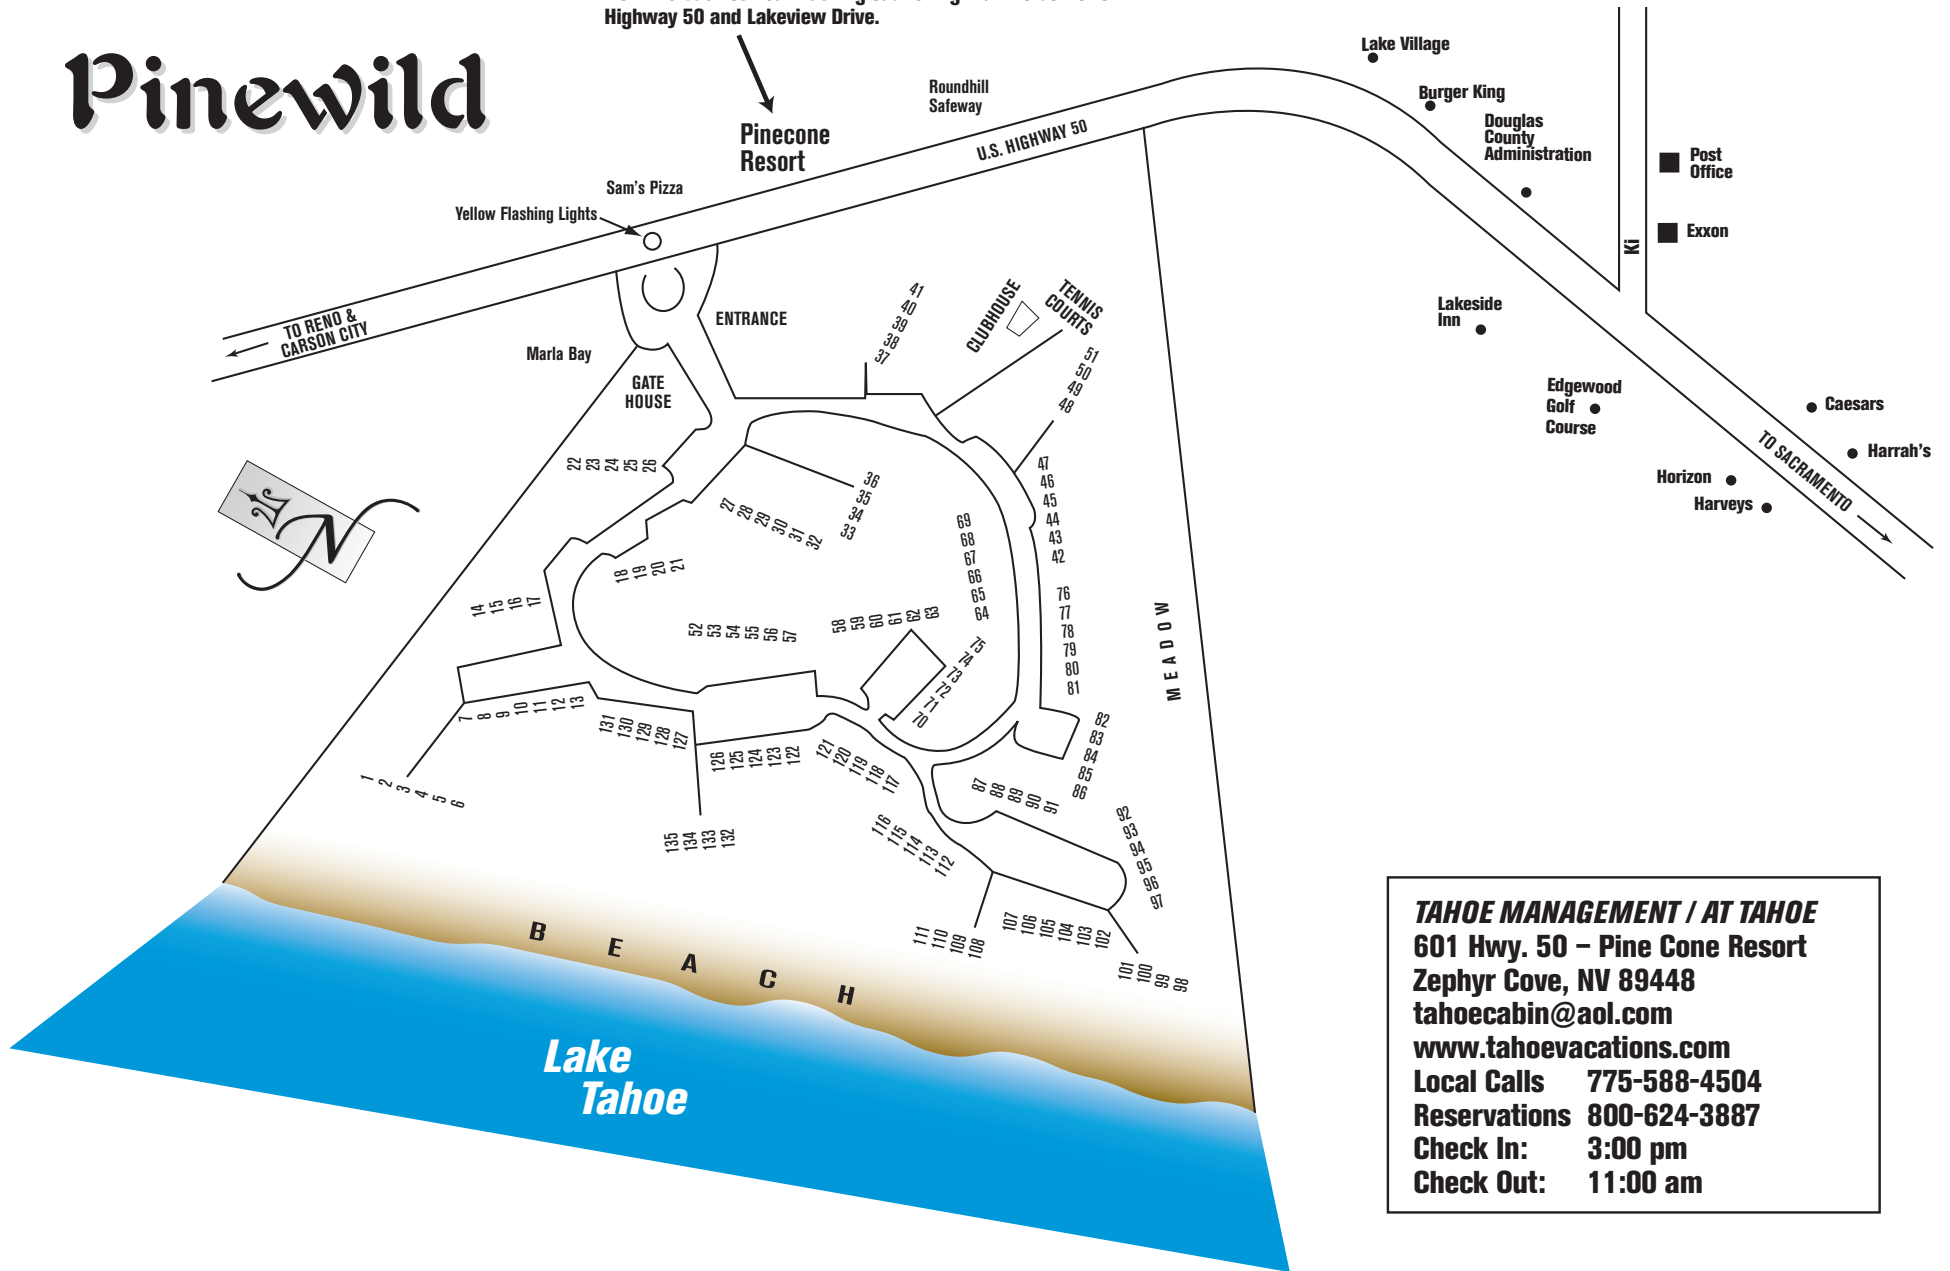

Pinewild

PICKUP KEYS

Tahoe Management Office has moved to the Pine Cone Resort - 601 Highway 50. Located approximately 2 miles from the Casinos near flashing caution light at the Corner of Highway 50 and Lakeview Drive.

TAHOE MANAGEMENT / AT TAHOE
601 Hwy. 50 - Pine Cone Resort
Zephyr Cove, NV 89448
tahoecabin@aol.com
www.tahoevacations.com
Local Calls 775-588-4504
Reservations 800-624-3887
Check In: 3:00 pm
Check Out: 11:00 am