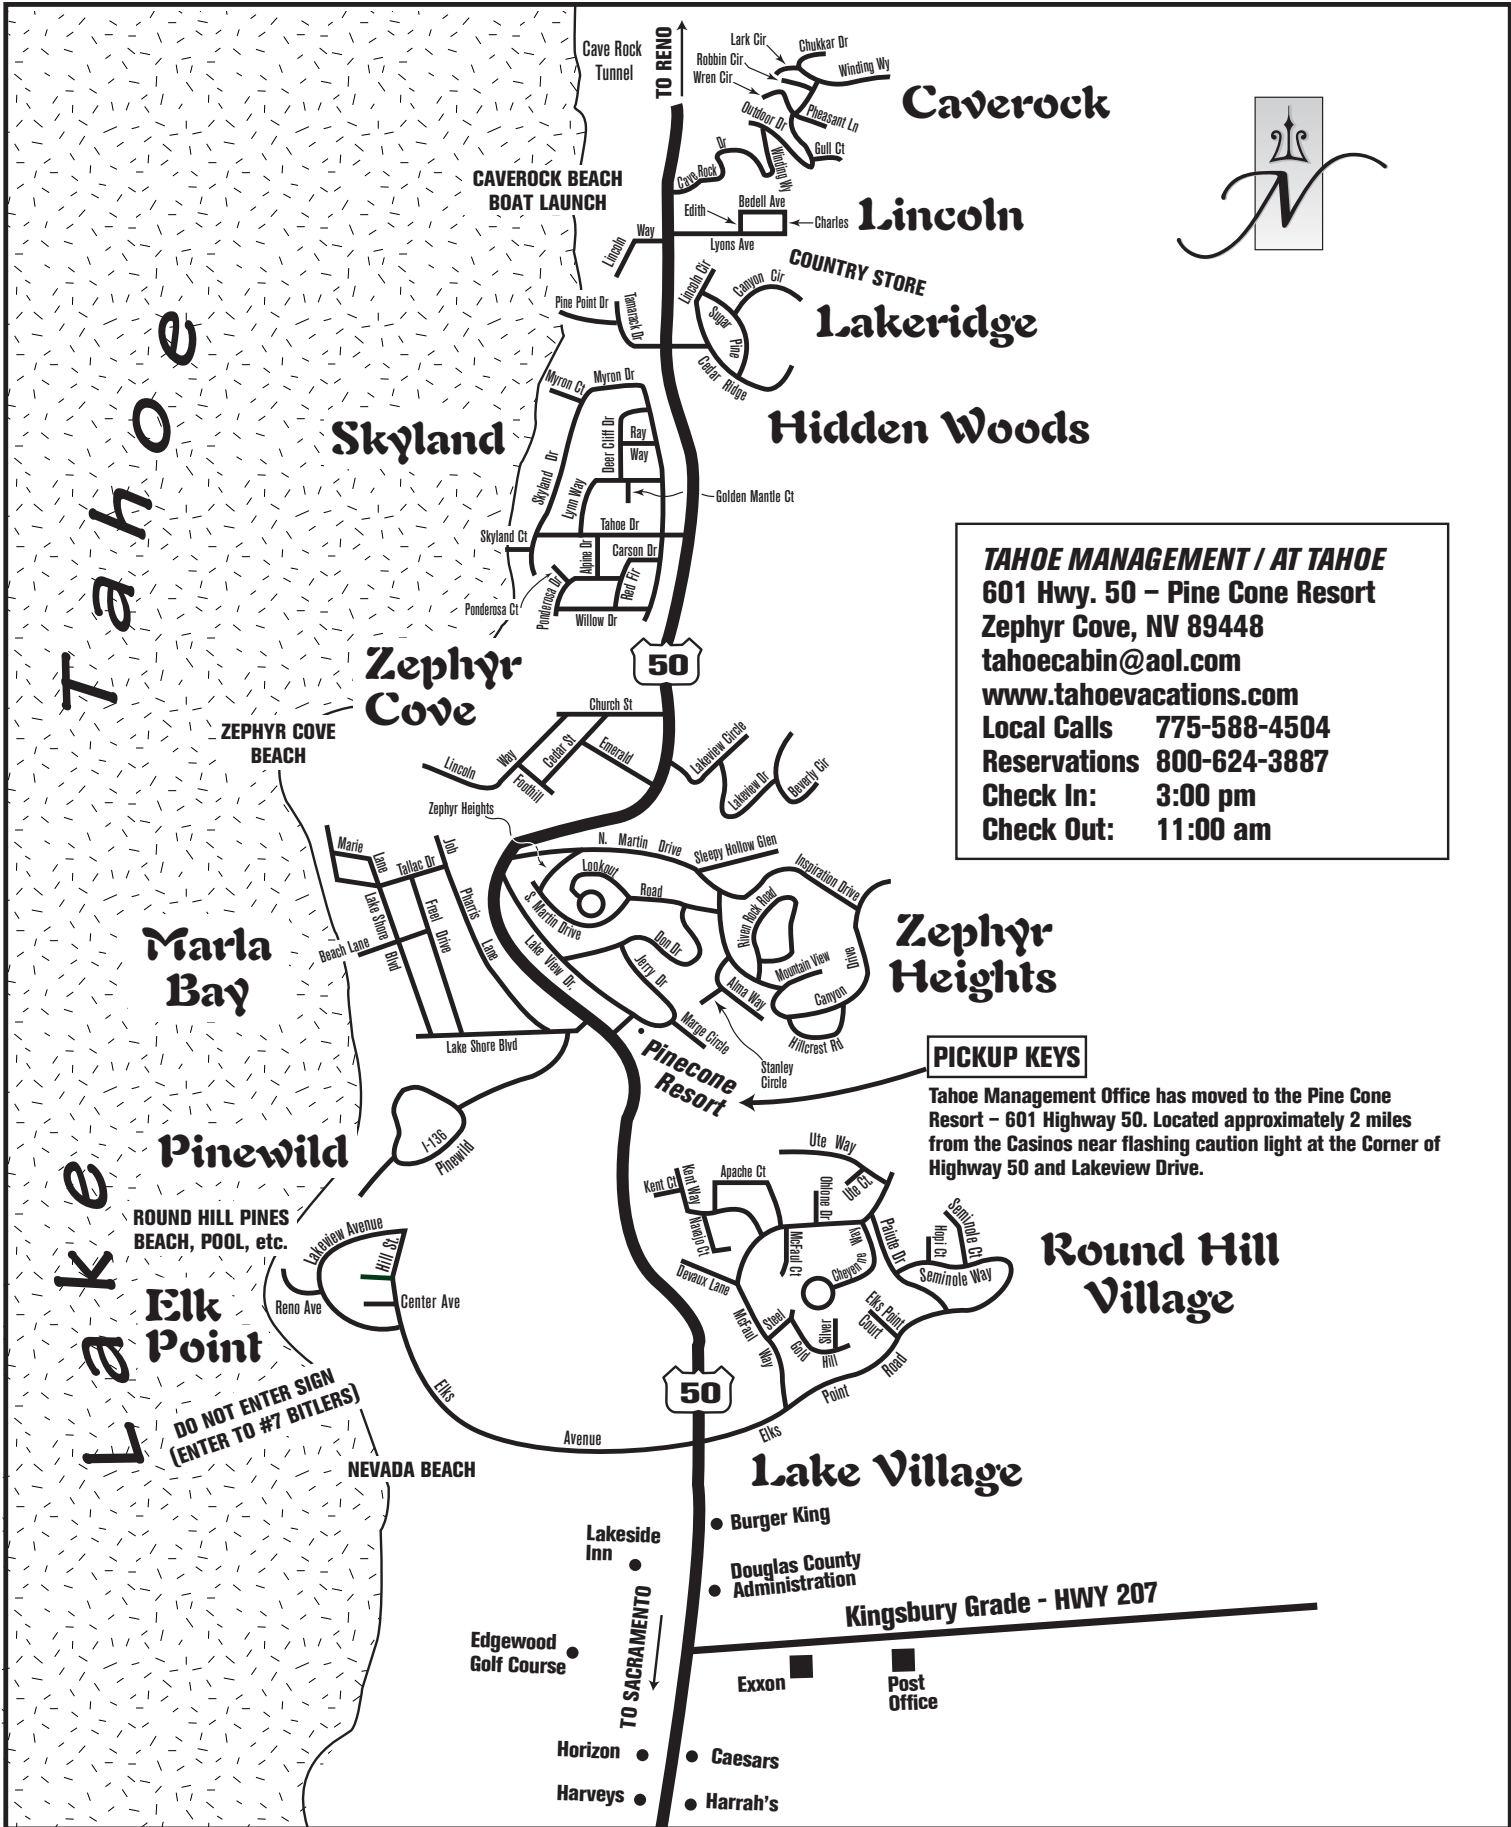

Tahoe

Lake

TAHOE MANAGEMENT / AT TAHOE
601 Hwy. 50 - Pine Cone Resort
Zephyr Cove, NV 89448
tahoecabin@aol.com
www.tahoevacations.com
Local Calls 775-588-4504
Reservations 800-624-3887
Check In: 3:00 pm
Check Out: 11:00 am

PICKUP KEYS

Tahoe Management Office has moved to the Pine Cone Resort - 601 Highway 50. Located approximately 2 miles from the Casinos near flashing caution light at the Corner of Highway 50 and Lakeview Drive.

- Burger King
- Douglas County Administration
- Kingsbury Grade - HWY 207
- Exxon
- Post Office
- Horizon
- Caesars
- Harveys
- Harrah's

DO NOT ENTER SIGN
(ENTER TO #7 BITTLERS)